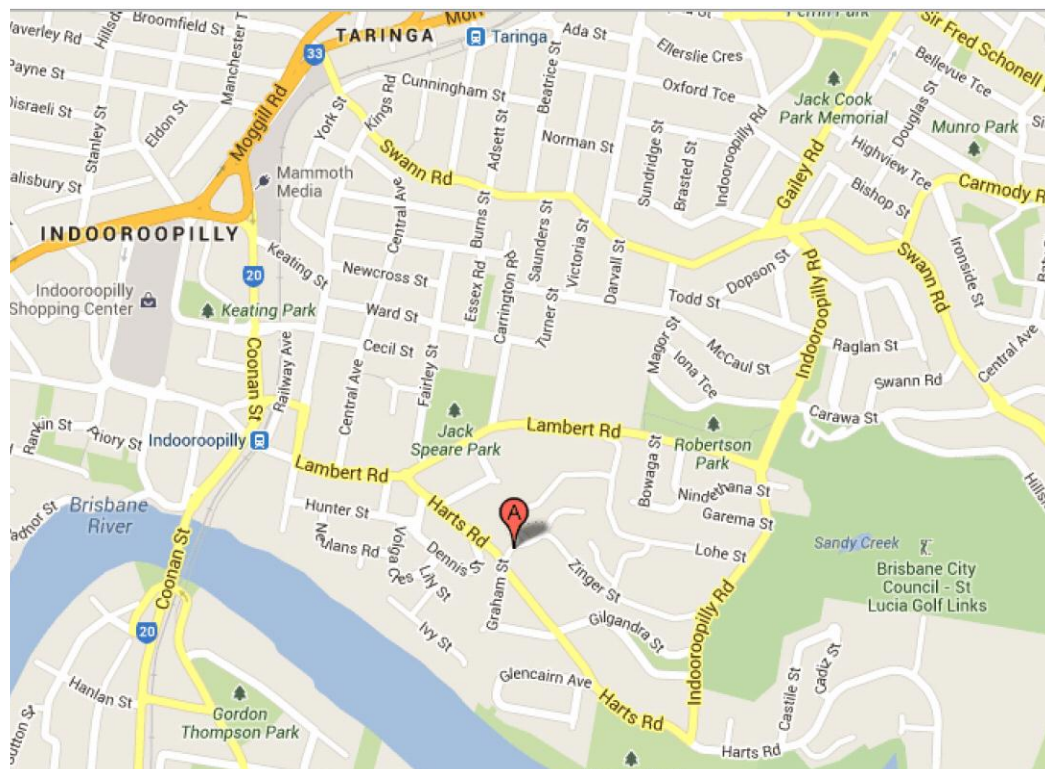

Section 1.2

Reports to 2013 Synod

Directions including map of Suburb and College

DIRECTIONS TO WHERE SYNOD WILL BE HELD

This year's Convention of Synod is being held at **St Peters Lutheran College, Indooroopilly (66 Harts Rd)**. The best entrance for the Synod convention is via **Lambert Rd**. Follow this road to the Chapel, using the accompanying detailed map. Signs will indicate closest available parking. The church is located close to Café 45 and there are various car parks scattered throughout the college (see map) <http://maps.google.com.au/maps?hl=en&tab=w>

St Peters College Campus map

Convention of Synod will be held in St Peters Chapel. All display stalls, meals and breaks will be held in Café 45.